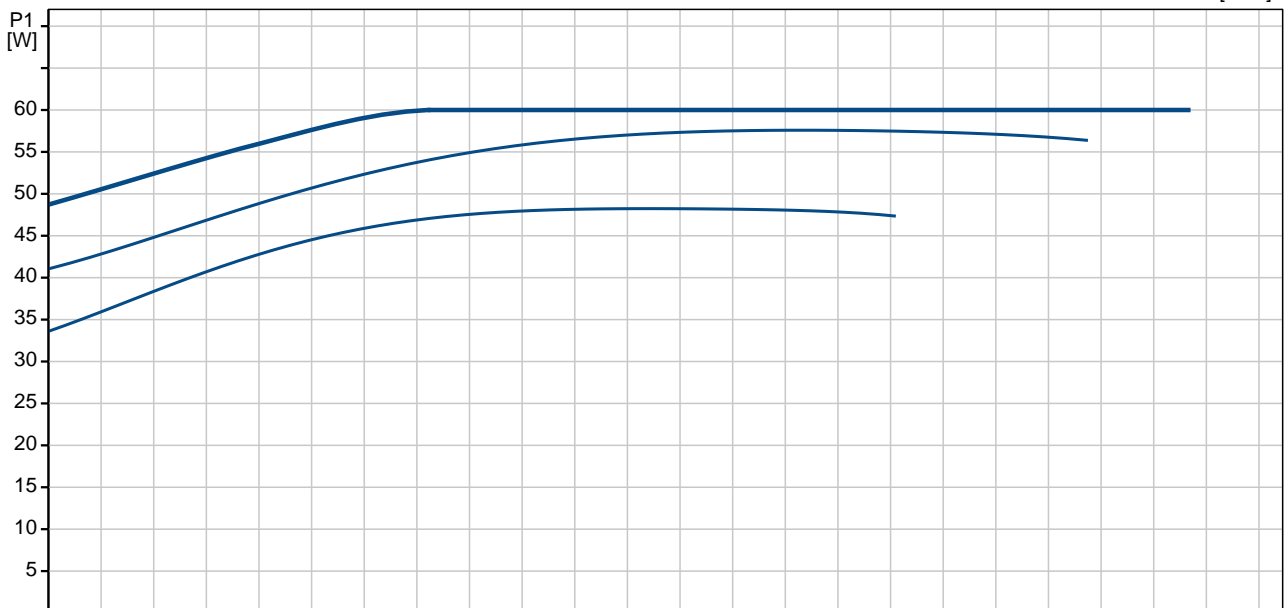

**96281477 UPS 25-60 180 50 Hz**

Description	Value
Product name:	UPS 25-60 180
Product No:	96281477
EAN number:	5700830458303
<b>Technical:</b>	
Speed no:	3
Head max:	6 m
TF class:	110
<b>Materials:</b>	
Pump housing:	Cast iron EN-JL1030
	ASTM 30 B
Impeller:	Composite, PES/PP
<b>Installation:</b>	
Amb. max at 80 dgr C liquid:	313 K
Maximum operating pressure:	1000 kPa
Pipe connection:	G 1 1/2
Pressure stage:	PN 10
Port-to-port length:	180 mm
<b>Liquid:</b>	
Pumped liquid:	Water
Liquid temperature range:	275 .. 383 K
<b>Electrical data:</b>	
Power input in speed 1:	50 W
Power input in speed 2:	55 W
Max. power input:	60 W
Mains frequency:	50 Hz
Rated voltage:	1 x 230 V
Current in speed 1:	0.21 A
Current in speed 2:	0.25 A
Current in speed 3:	0.28 A
Capacitor size - run:	2.5 µF
Enclosure class (IEC 34-5):	IP44
Insulation class (IEC 85):	F
Motor protec:	NONE
Thermal protec:	Impedance protected
<b>Controls:</b>	
Pos term box:	9H
<b>Others:</b>	
Net weight:	2.6 kg
Gross weight:	2.8 kg
Shipping volume:	0.004 m <sup>3</sup>
Country code:	RU