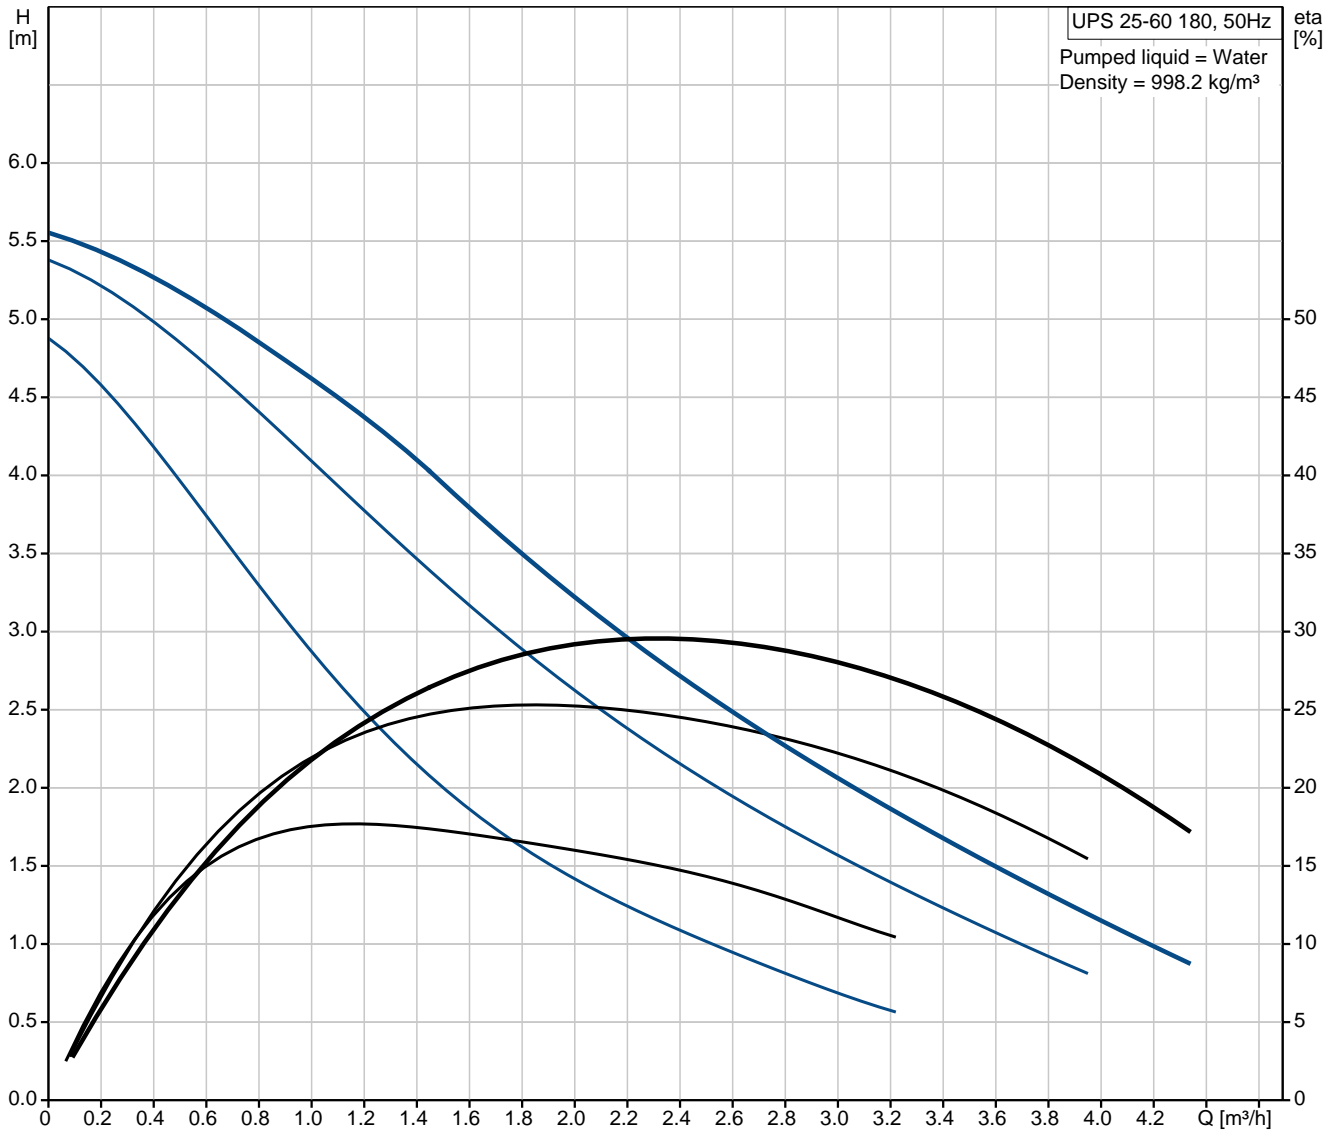

**96281477 UPS 25-60 180 50 Hz**

Description	Value
Product name:	UPS 25-60 180
Product No:	96281477
EAN number:	5700830458303
<b>Technical:</b>	
Speed no:	3
Head max:	6 m
TF class:	110
<b>Materials:</b>	
Pump housing:	Cast iron EN-JL1030
	ASTM 30 B
Impeller:	Composite, PES/PP
<b>Installation:</b>	
Amb. max at 80 dgr C liquid:	313 K
Maximum operating pressure:	1000 kPa
Pipe connection:	G 1 1/2
Pressure stage:	PN 10
Port-to-port length:	180 mm
<b>Liquid:</b>	
Pumped liquid:	Water
Liquid temperature range:	275 .. 383 K
<b>Electrical data:</b>	
Power input in speed 1:	50 W
Power input in speed 2:	55 W
Max. power input:	60 W
Mains frequency:	50 Hz
Rated voltage:	1 x 230 V
Current in speed 1:	0.21 A
Current in speed 2:	0.25 A
Current in speed 3:	0.28 A
Capacitor size - run:	2.5 µF
Enclosure class (IEC 34-5):	IP44
Insulation class (IEC 85):	F
Motor protec:	NONE
Thermal protec:	Impedance protected
<b>Controls:</b>	
Pos term box:	9H
<b>Others:</b>	
Net weight:	2.6 kg
Gross weight:	2.8 kg
Shipping volume:	0.004 m <sup>3</sup>
Country code:	RU